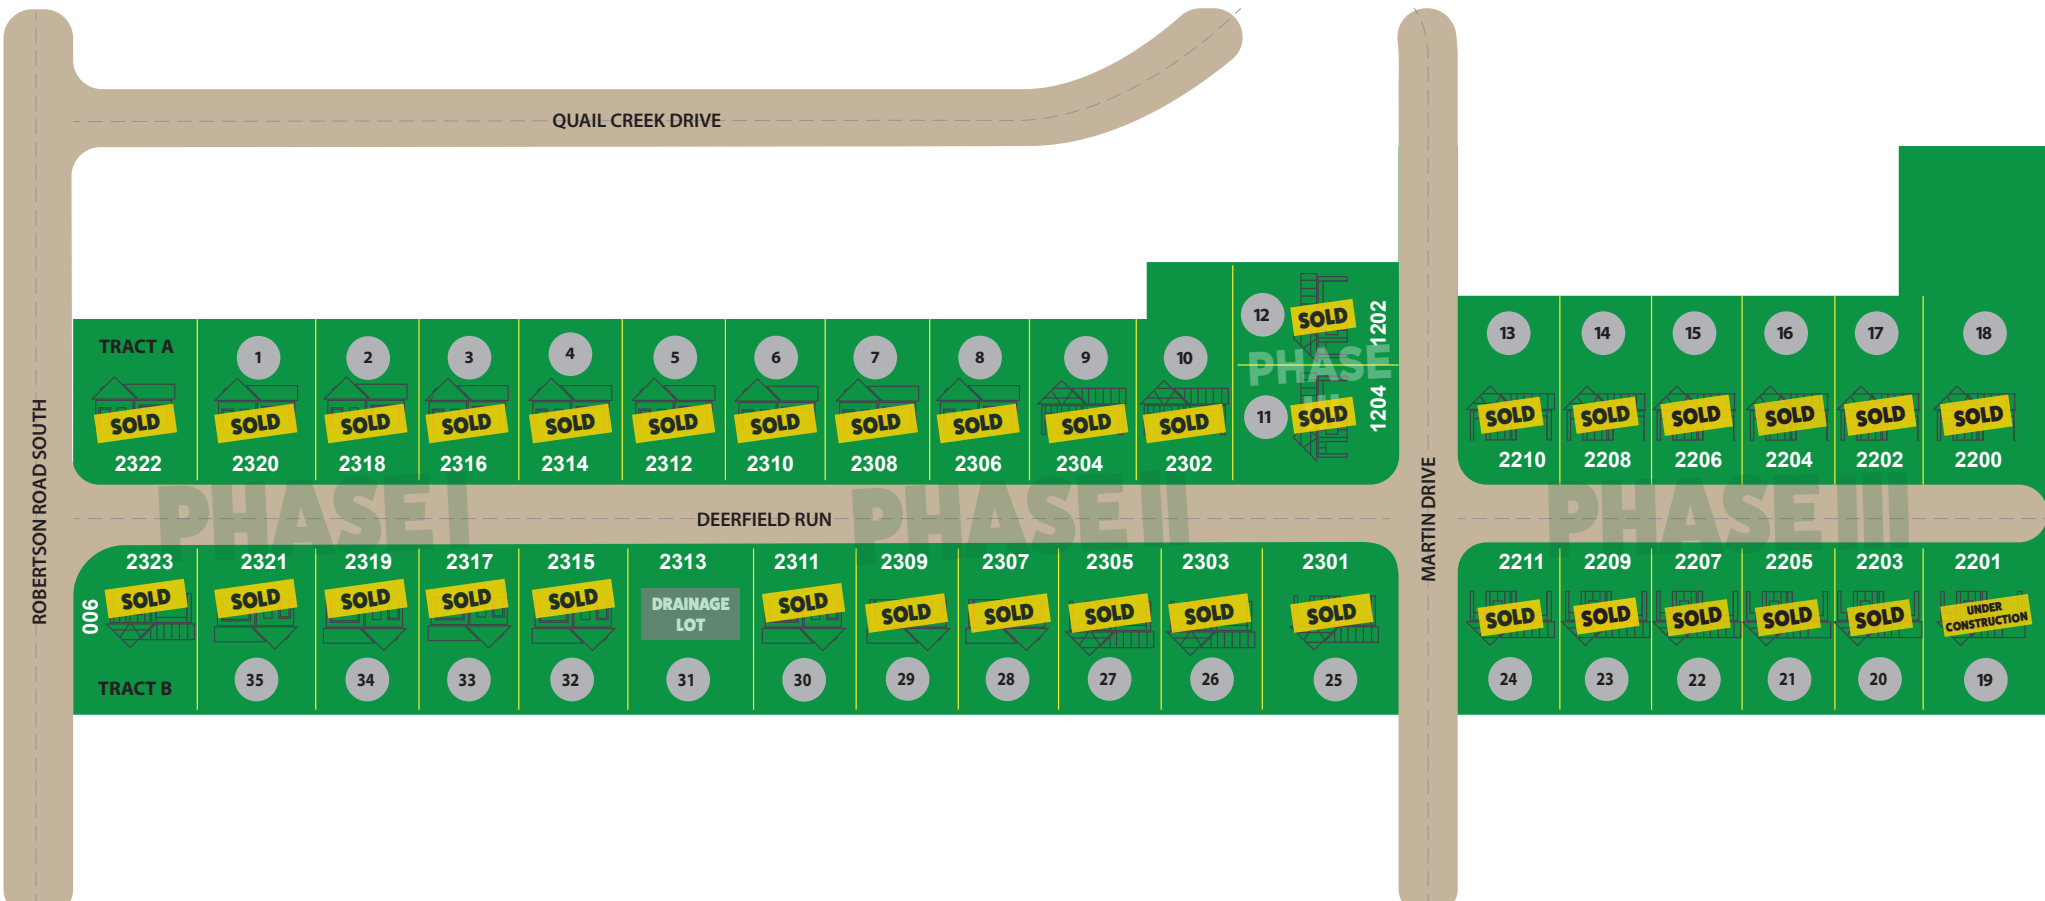

# Deerfield Estates

900 Robertson Rd. South, Murray, KY 42071  
 Main Office: 210 South Main • Murray, KY 42071

**270-917-1109**