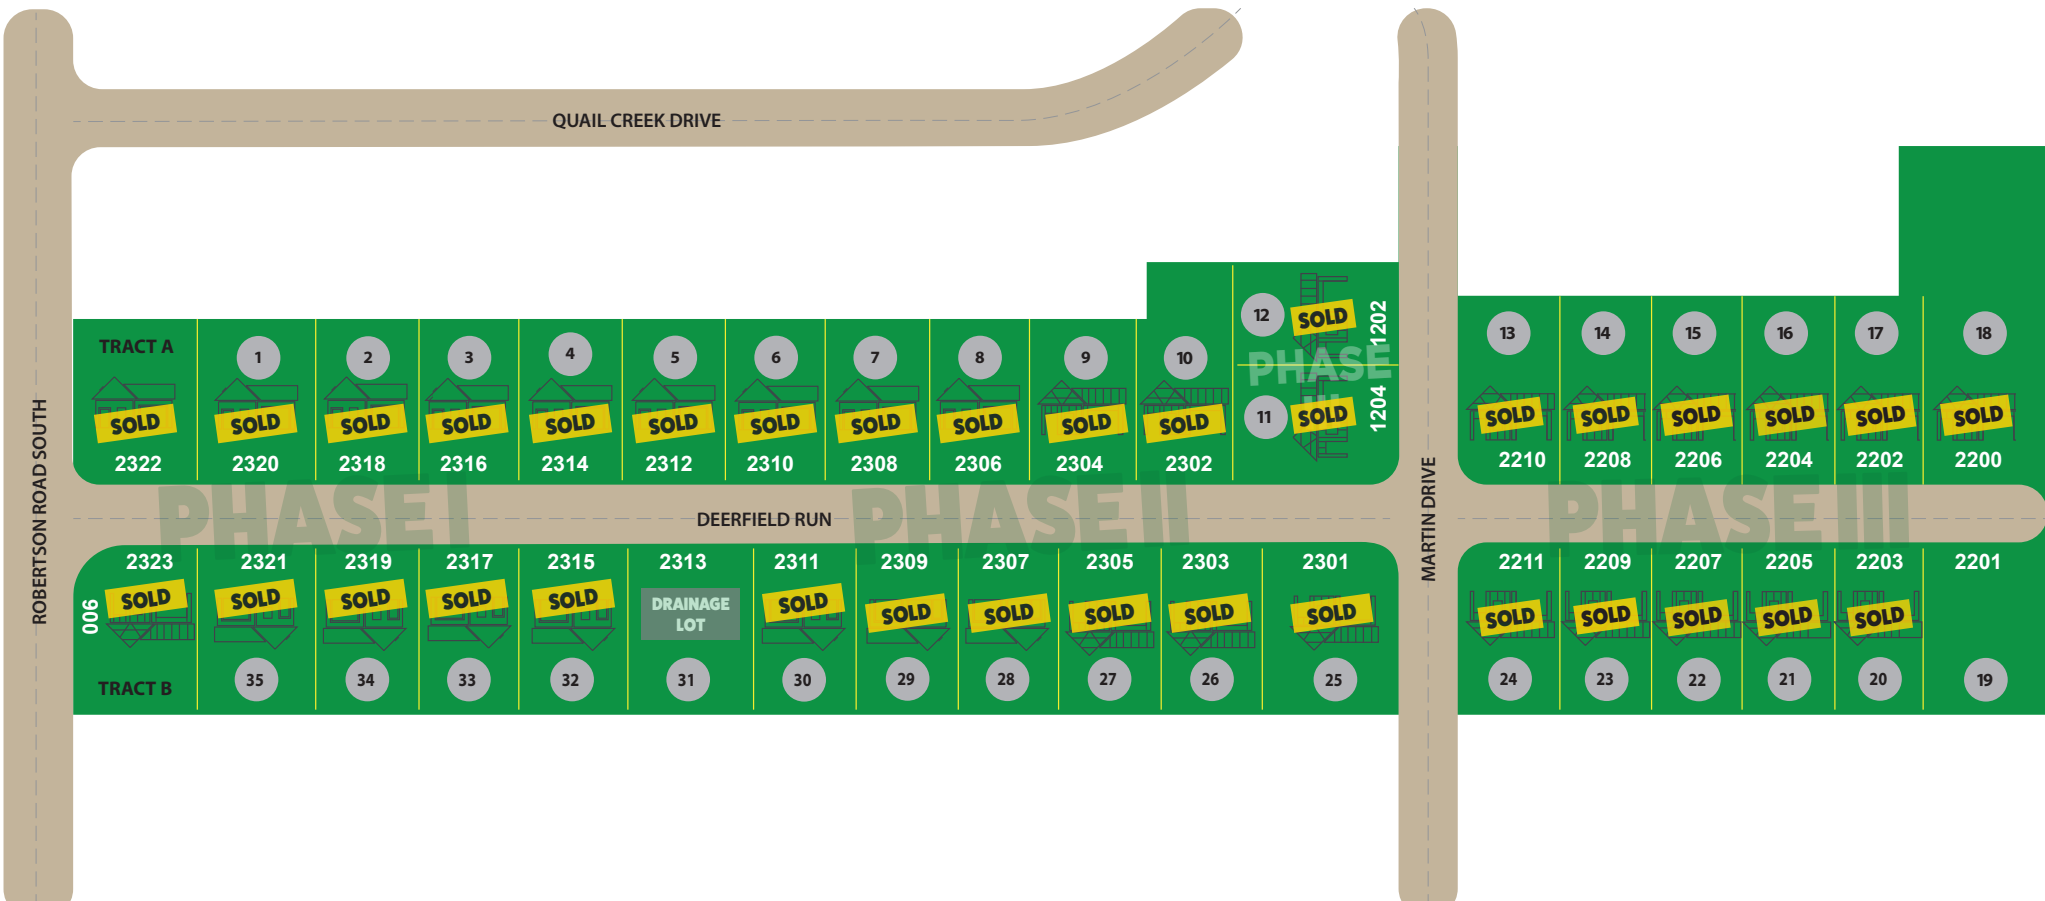

Deerfield Estates

900 Robertson Rd. South, Murray, KY 42071
 Main Office: 210 South Main • Murray, KY 42071

270-917-1109