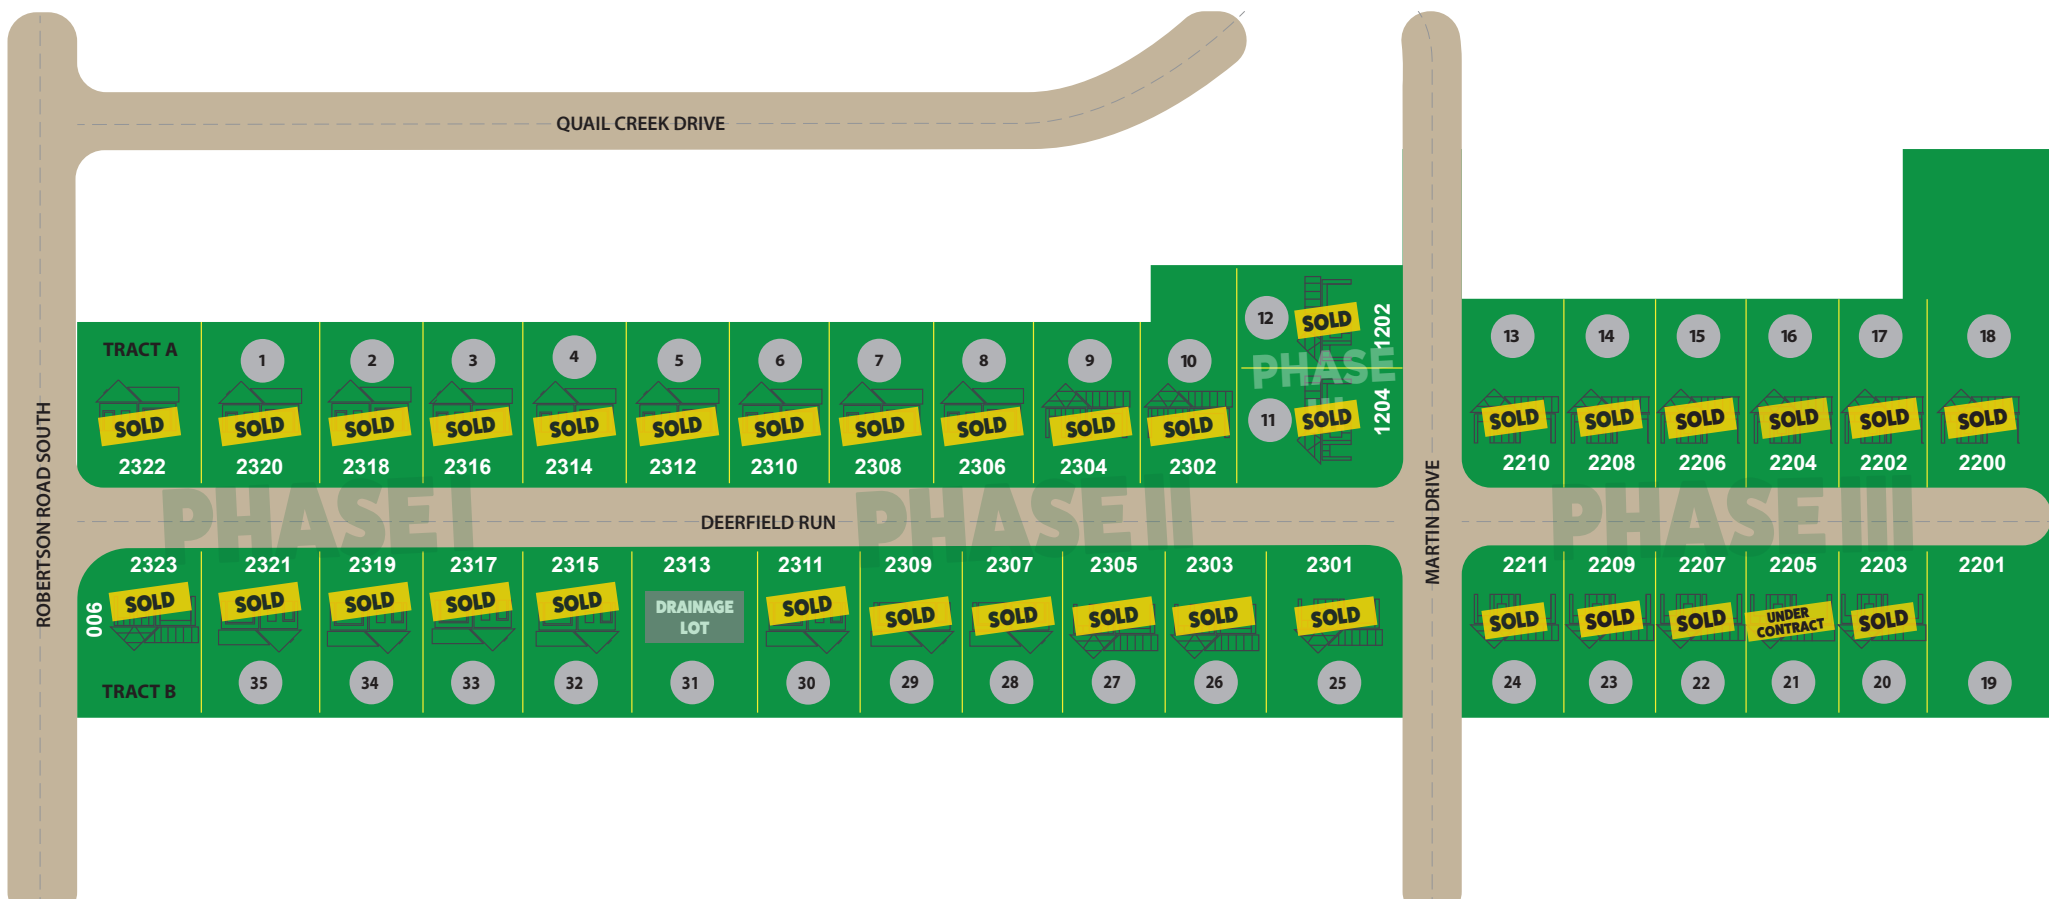

Deerfield Estates

900 Robertson Rd. South, Murray, KY 42071
 Main Office: 210 South Main • Murray, KY 42071

270-917-1109