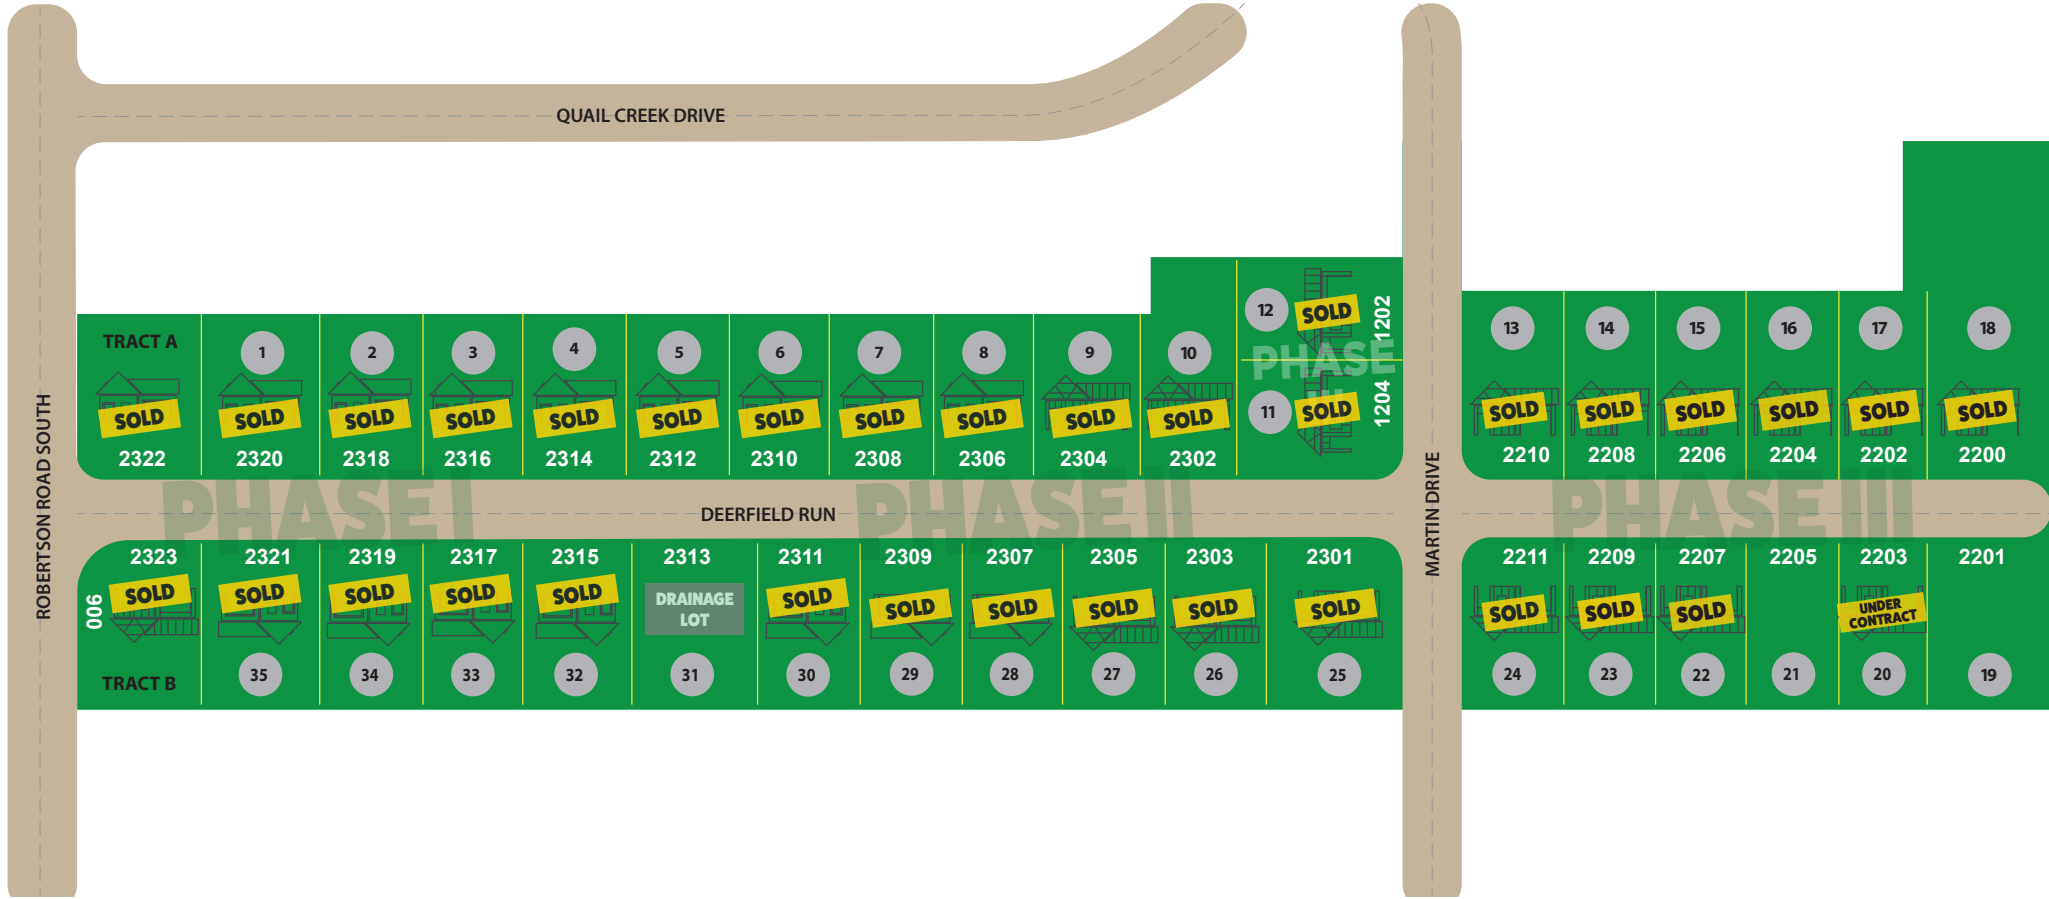

Deerfield Estates

900 Robertson Rd. South, Murray, KY 42071
 Main Office: 210 South Main • Murray, KY 42071

270-917-1109