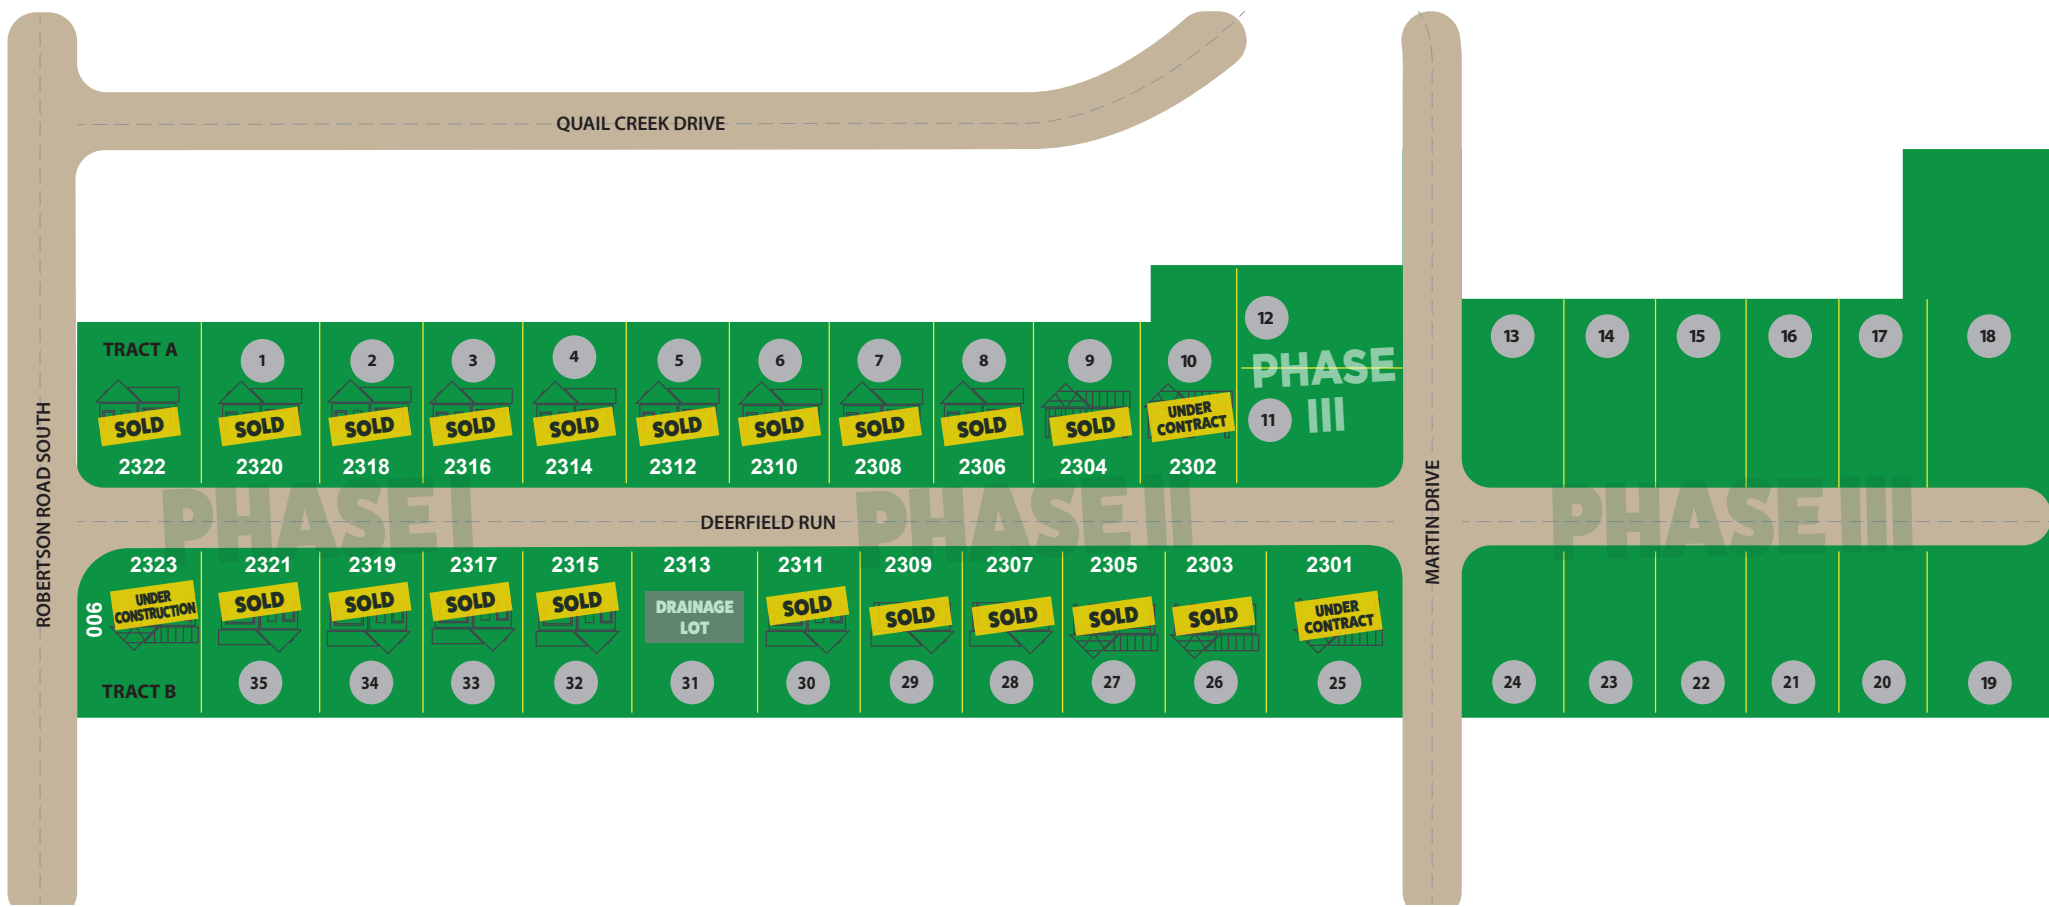

# Deerfield Estates

900 Robertson Rd. South, Murray, KY 42071  
 Main Office: 210 South Main • Murray, KY 42071

**270-917-1109**