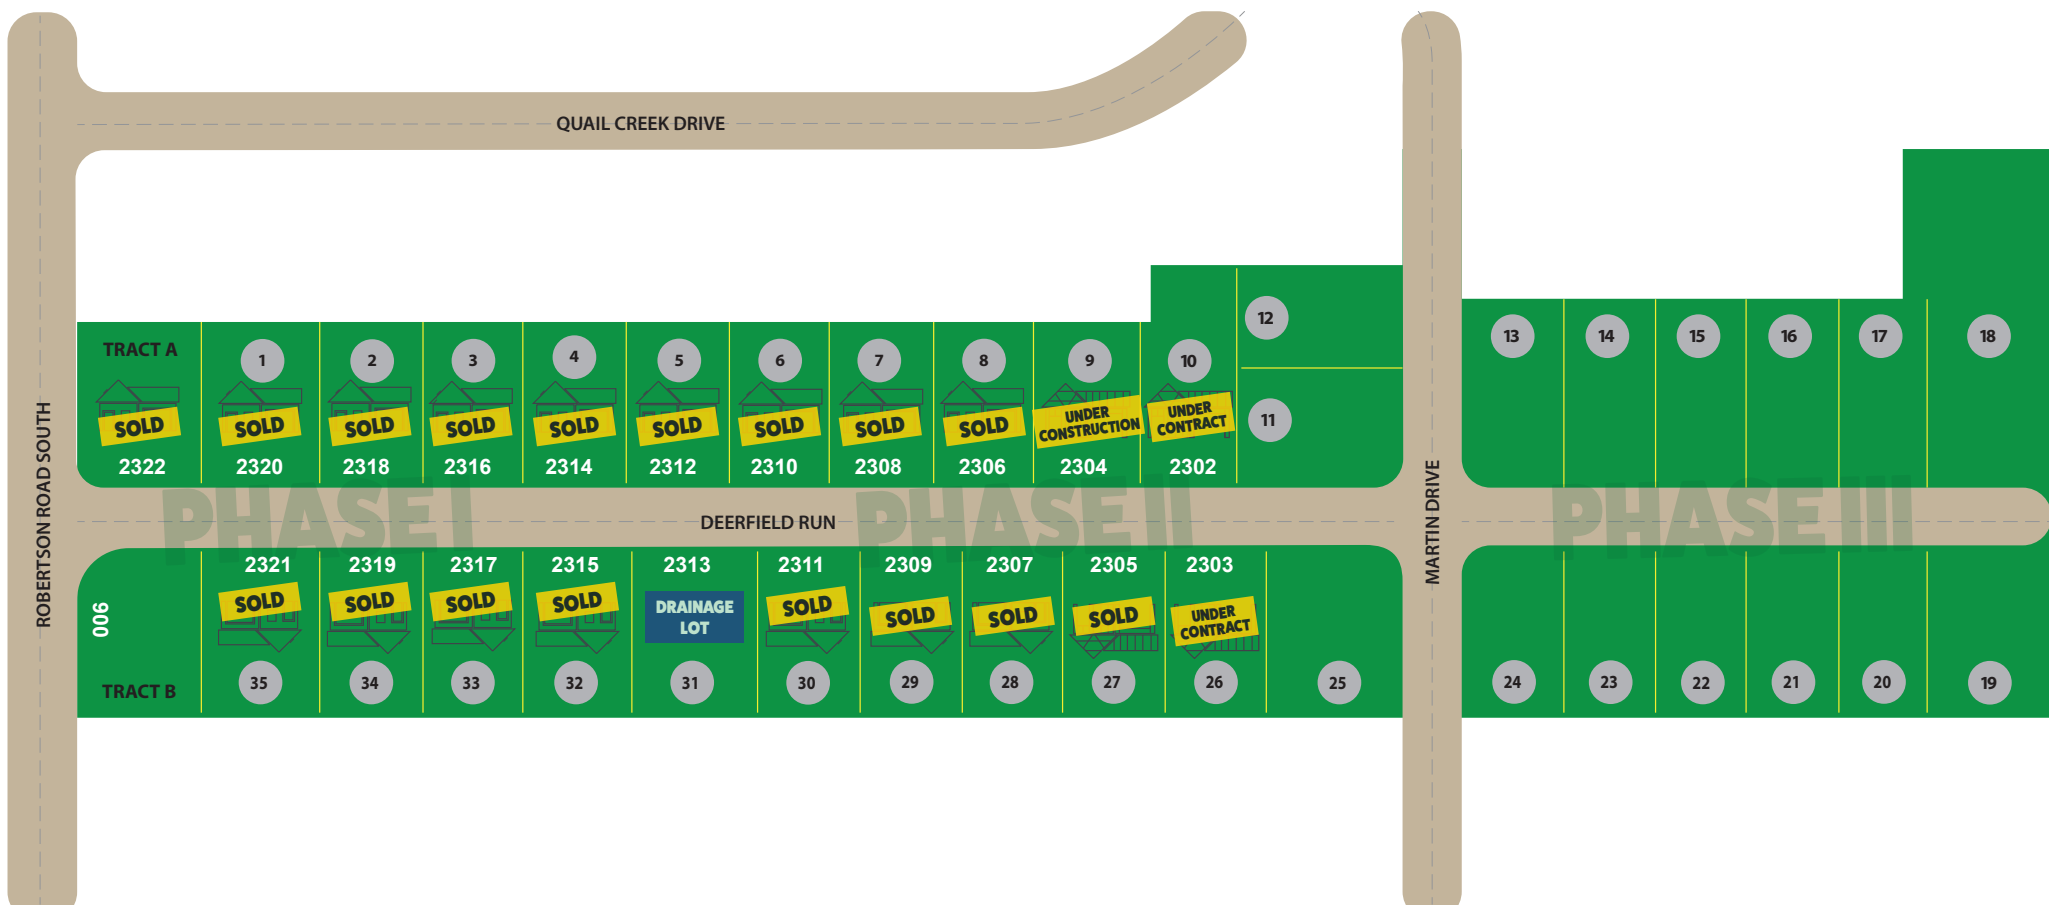

# Deerfield Estates

900 Robertson Rd. South, Murray, KY 42071  
 Main Office: 210 South Main • Murray, KY 42071

**270-917-1109**