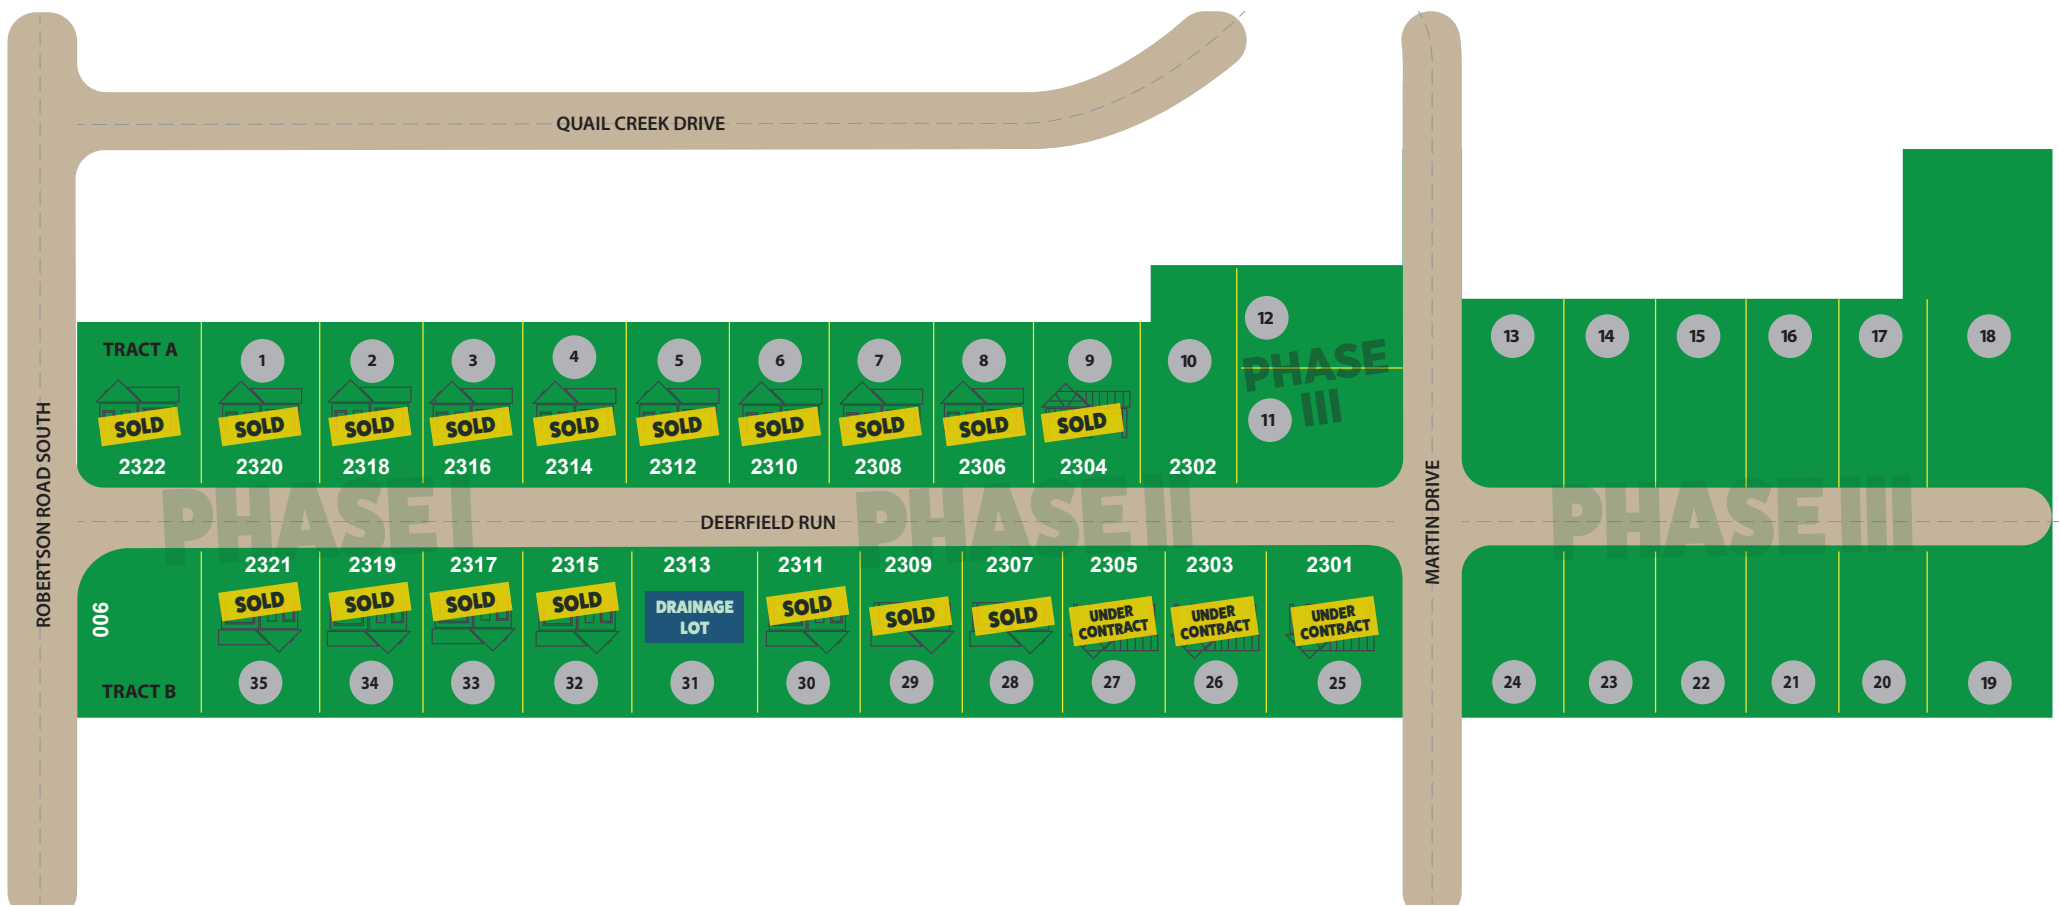

Deerfield Estates

900 Robertson Rd. South, Murray, KY 42071
 Main Office: 210 South Main • Murray, KY 42071

270-917-1109