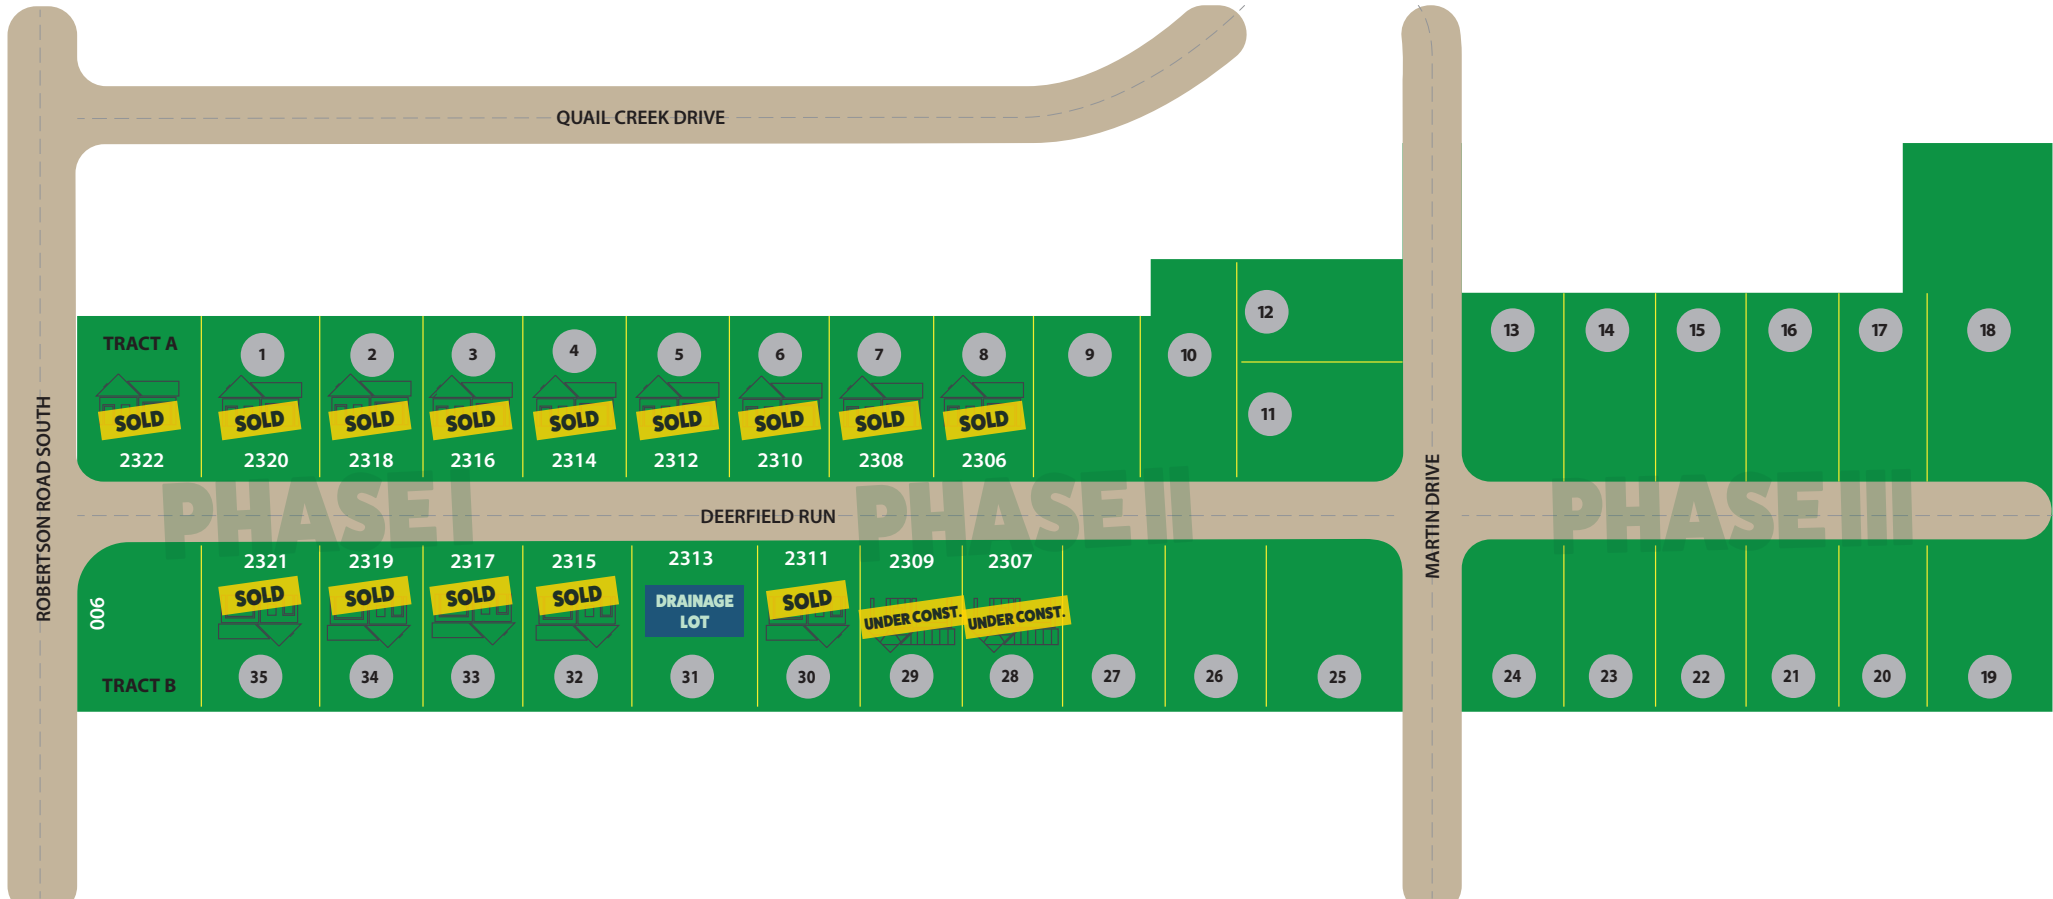

Deerfield Estates

900 Robertson Rd. South, Murray, KY 42071
 Main Office: 210 South Main • Murray, KY 42071

270-917-1109